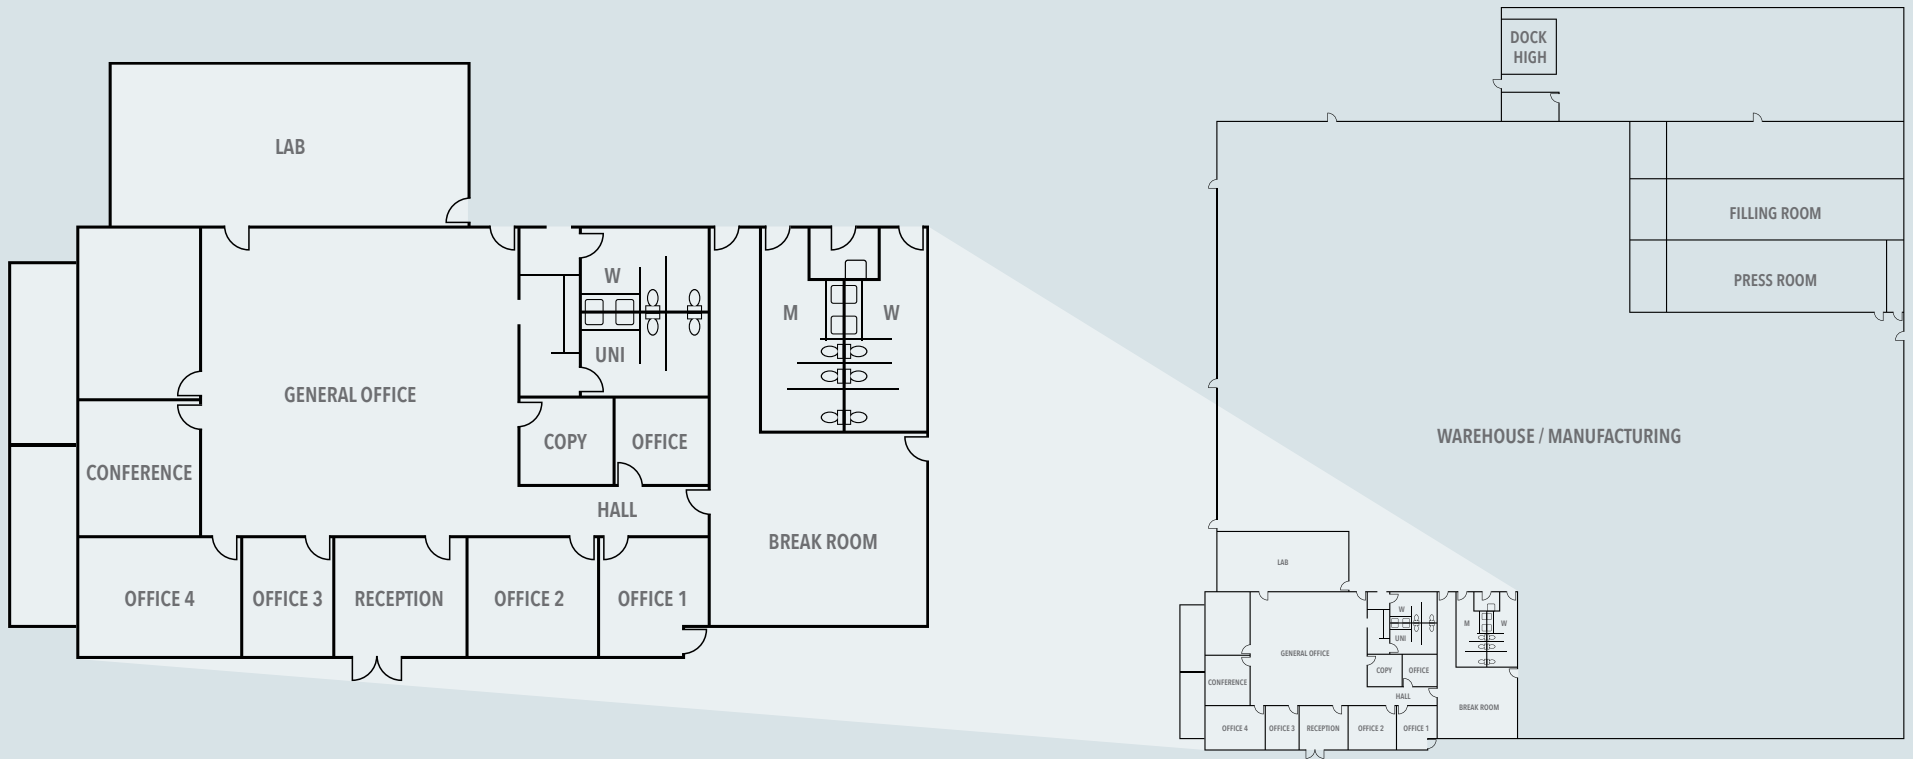

MAIN STREET
FRONTAGE

2,000A | 277/480V
POWER

±53,093 SF

NEW ROOF (2023)

100% HVAC

DOCK HIGH &
GROUND LEVELS

TURNKEY
PRODUCTION FACILITY

21329 NORDHOFF